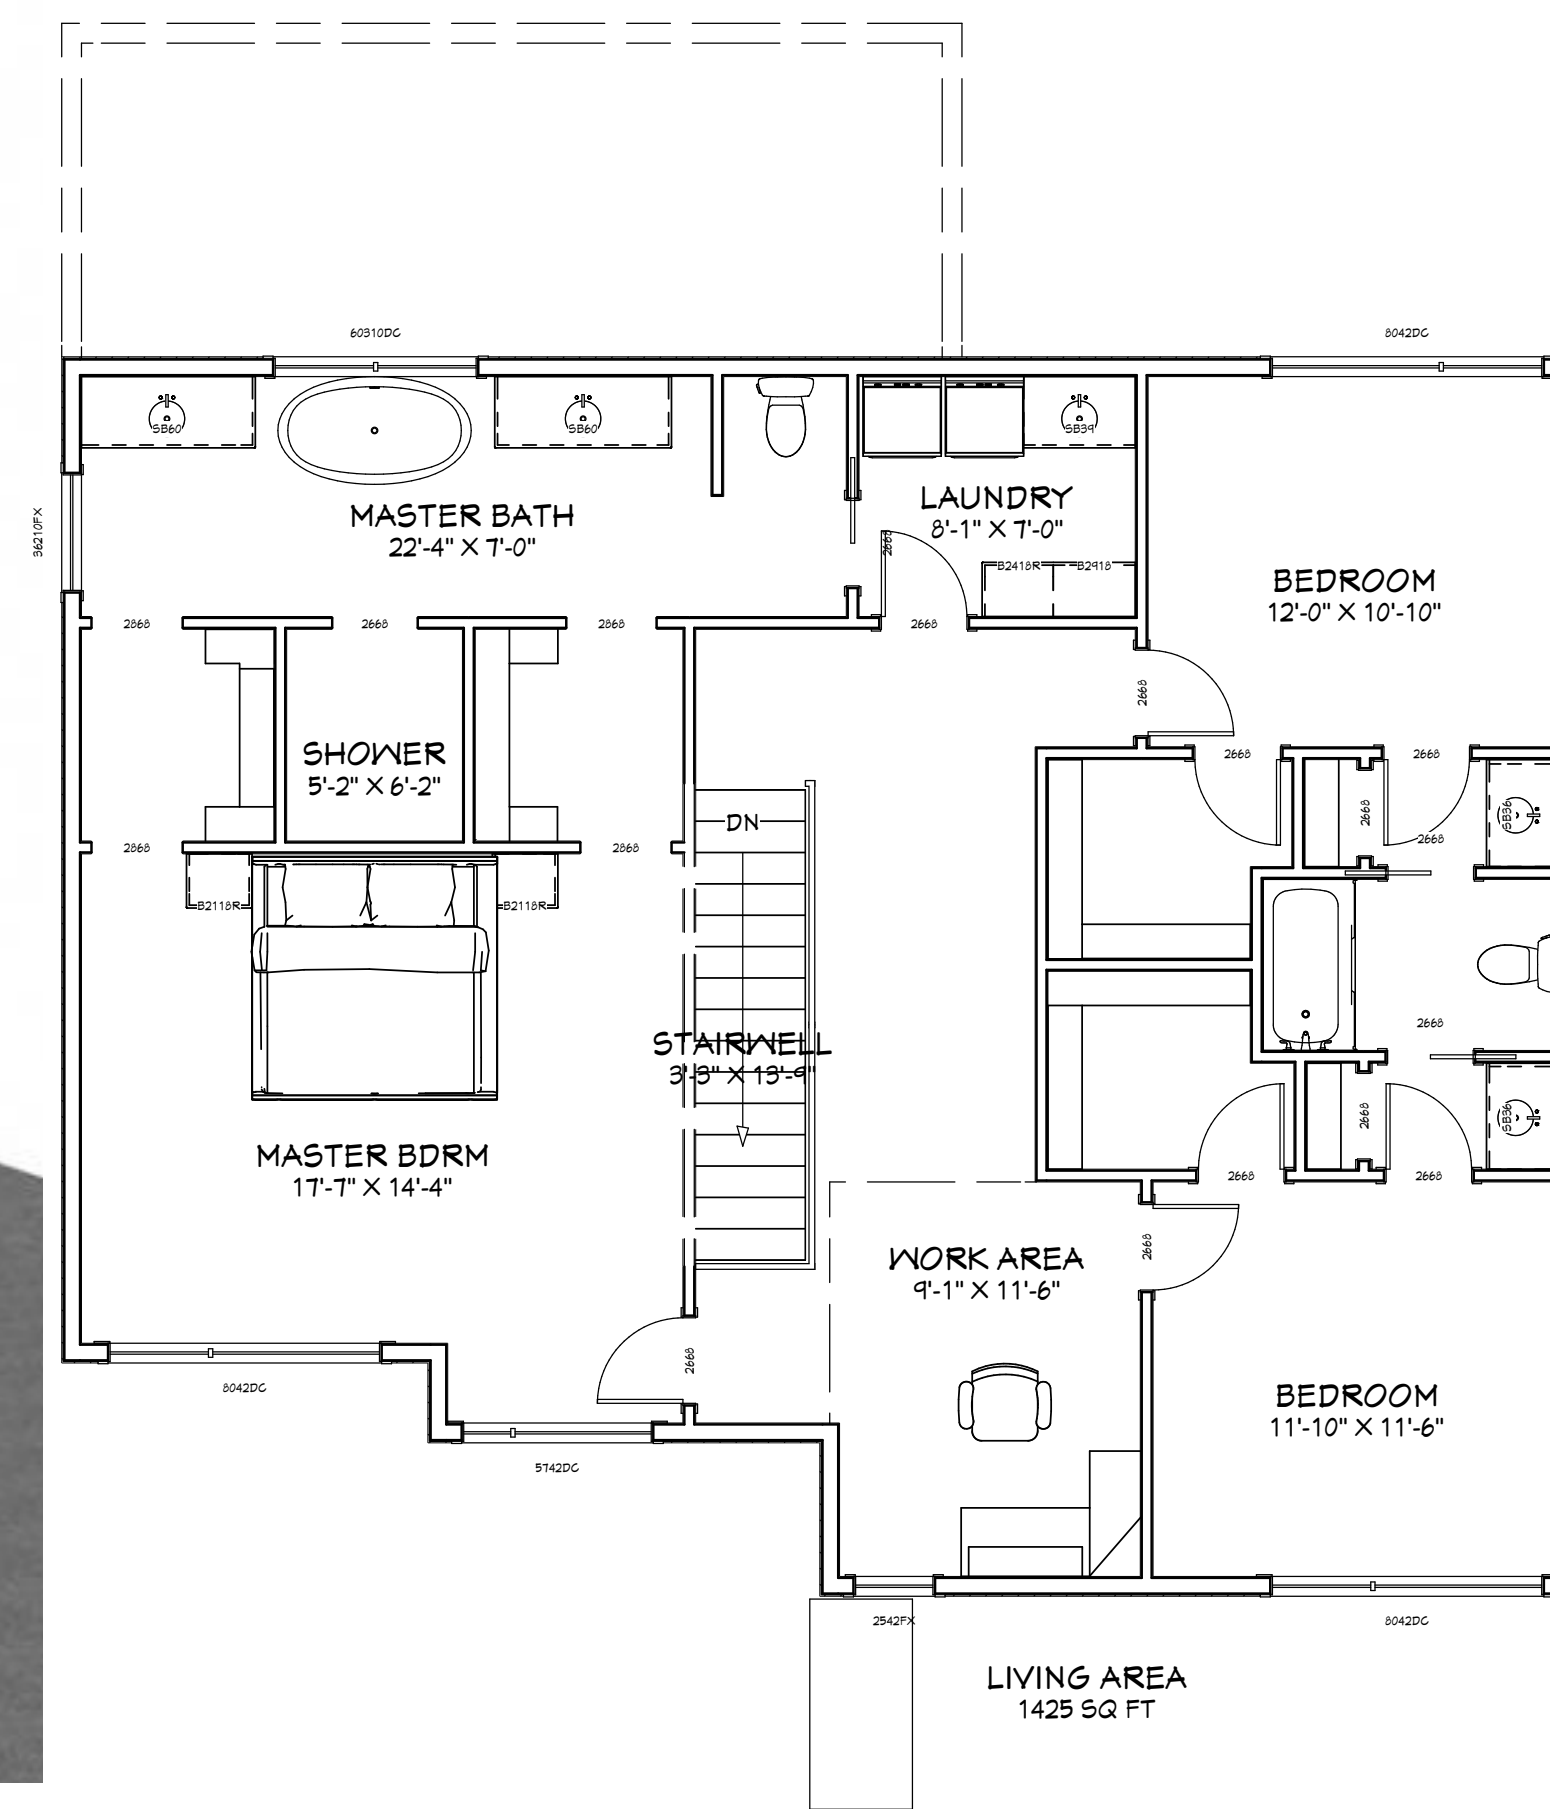

neuhaven

THE ZORI

The ZORI by: NEUHAVEN
 2696 SF (1271 SF Main / 1425 SF Second)
 Fits on 52' Wide Lot

2nd Floor

1st Floor

Project Title: The ZORI by Neuhaven

Drawing Title: Prelim Plans

Date: 2017

Project #:

Scale: " = 1"

A-0