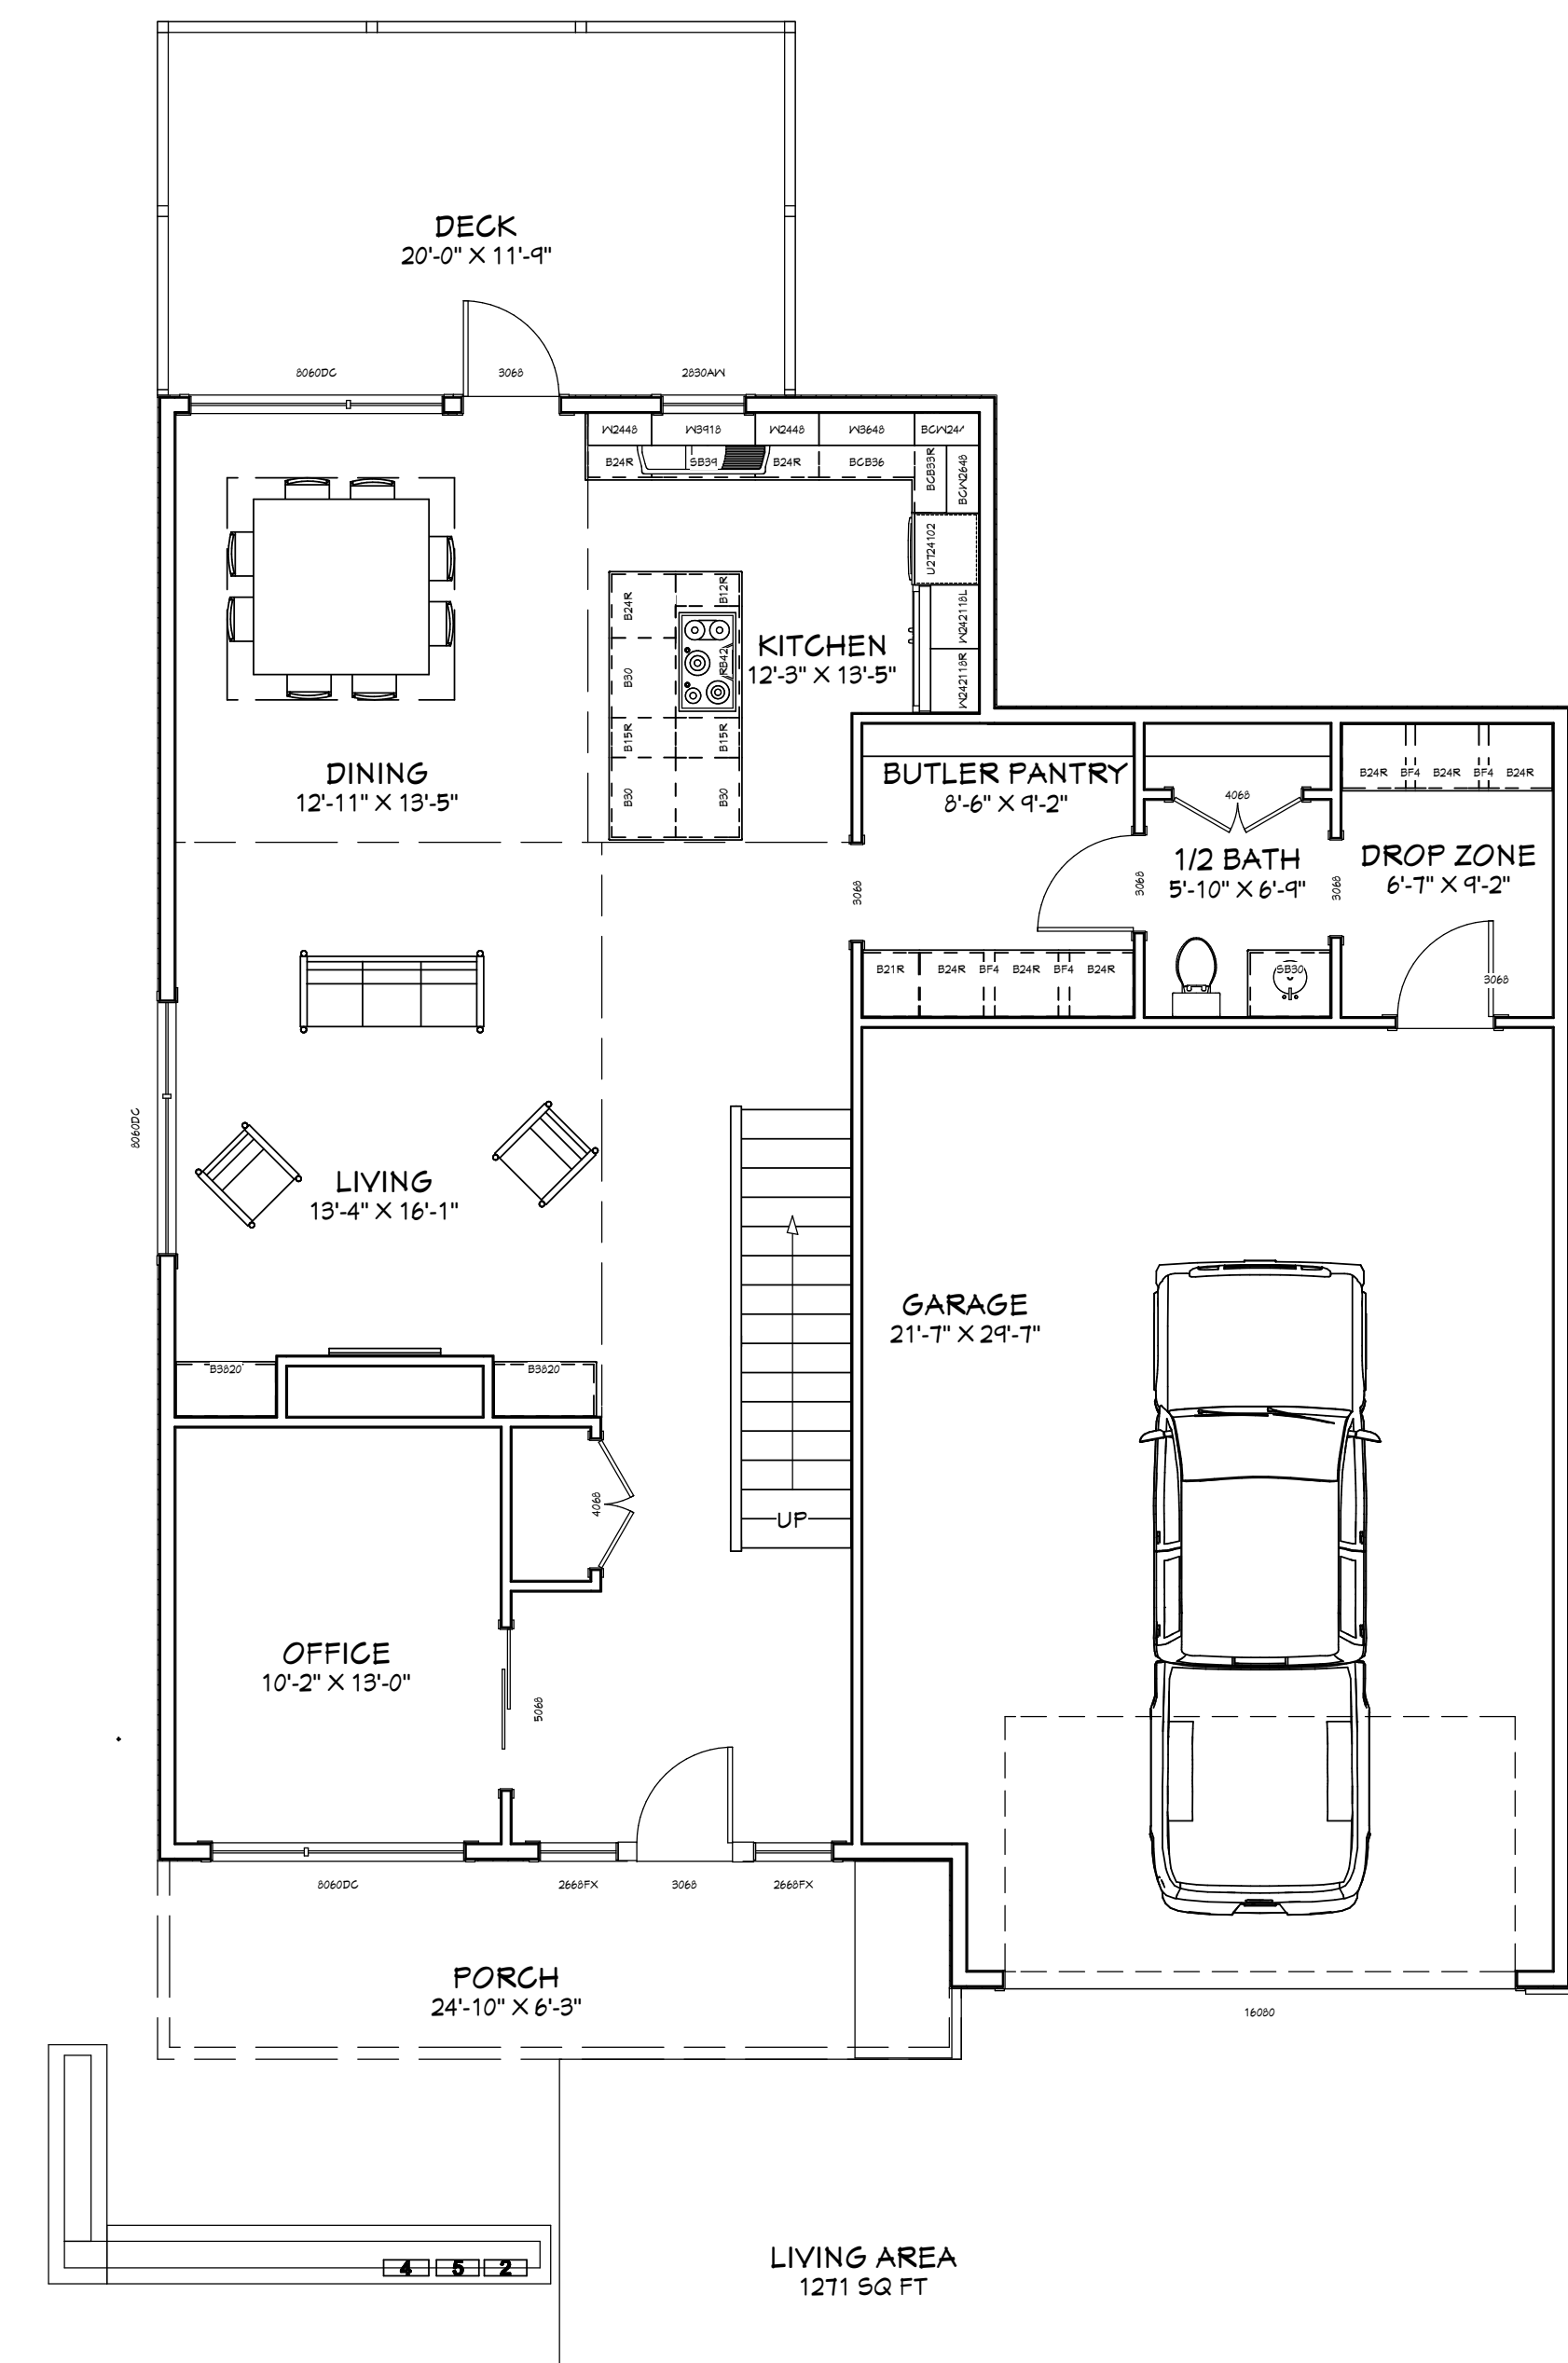

neuhaven

THE ZORI

The ZORI by: NEUHAVEN
 2696 SF (1271 SF Main / 1425 SF Second)
 Fits on 52' Wide Lot

2nd Floor

1st Floor

Project Title: The ZORI by Neuhaven

Drawing Title: Prelim Plans

Date: 2017

Project #:

Scale: " = 1"

A-0