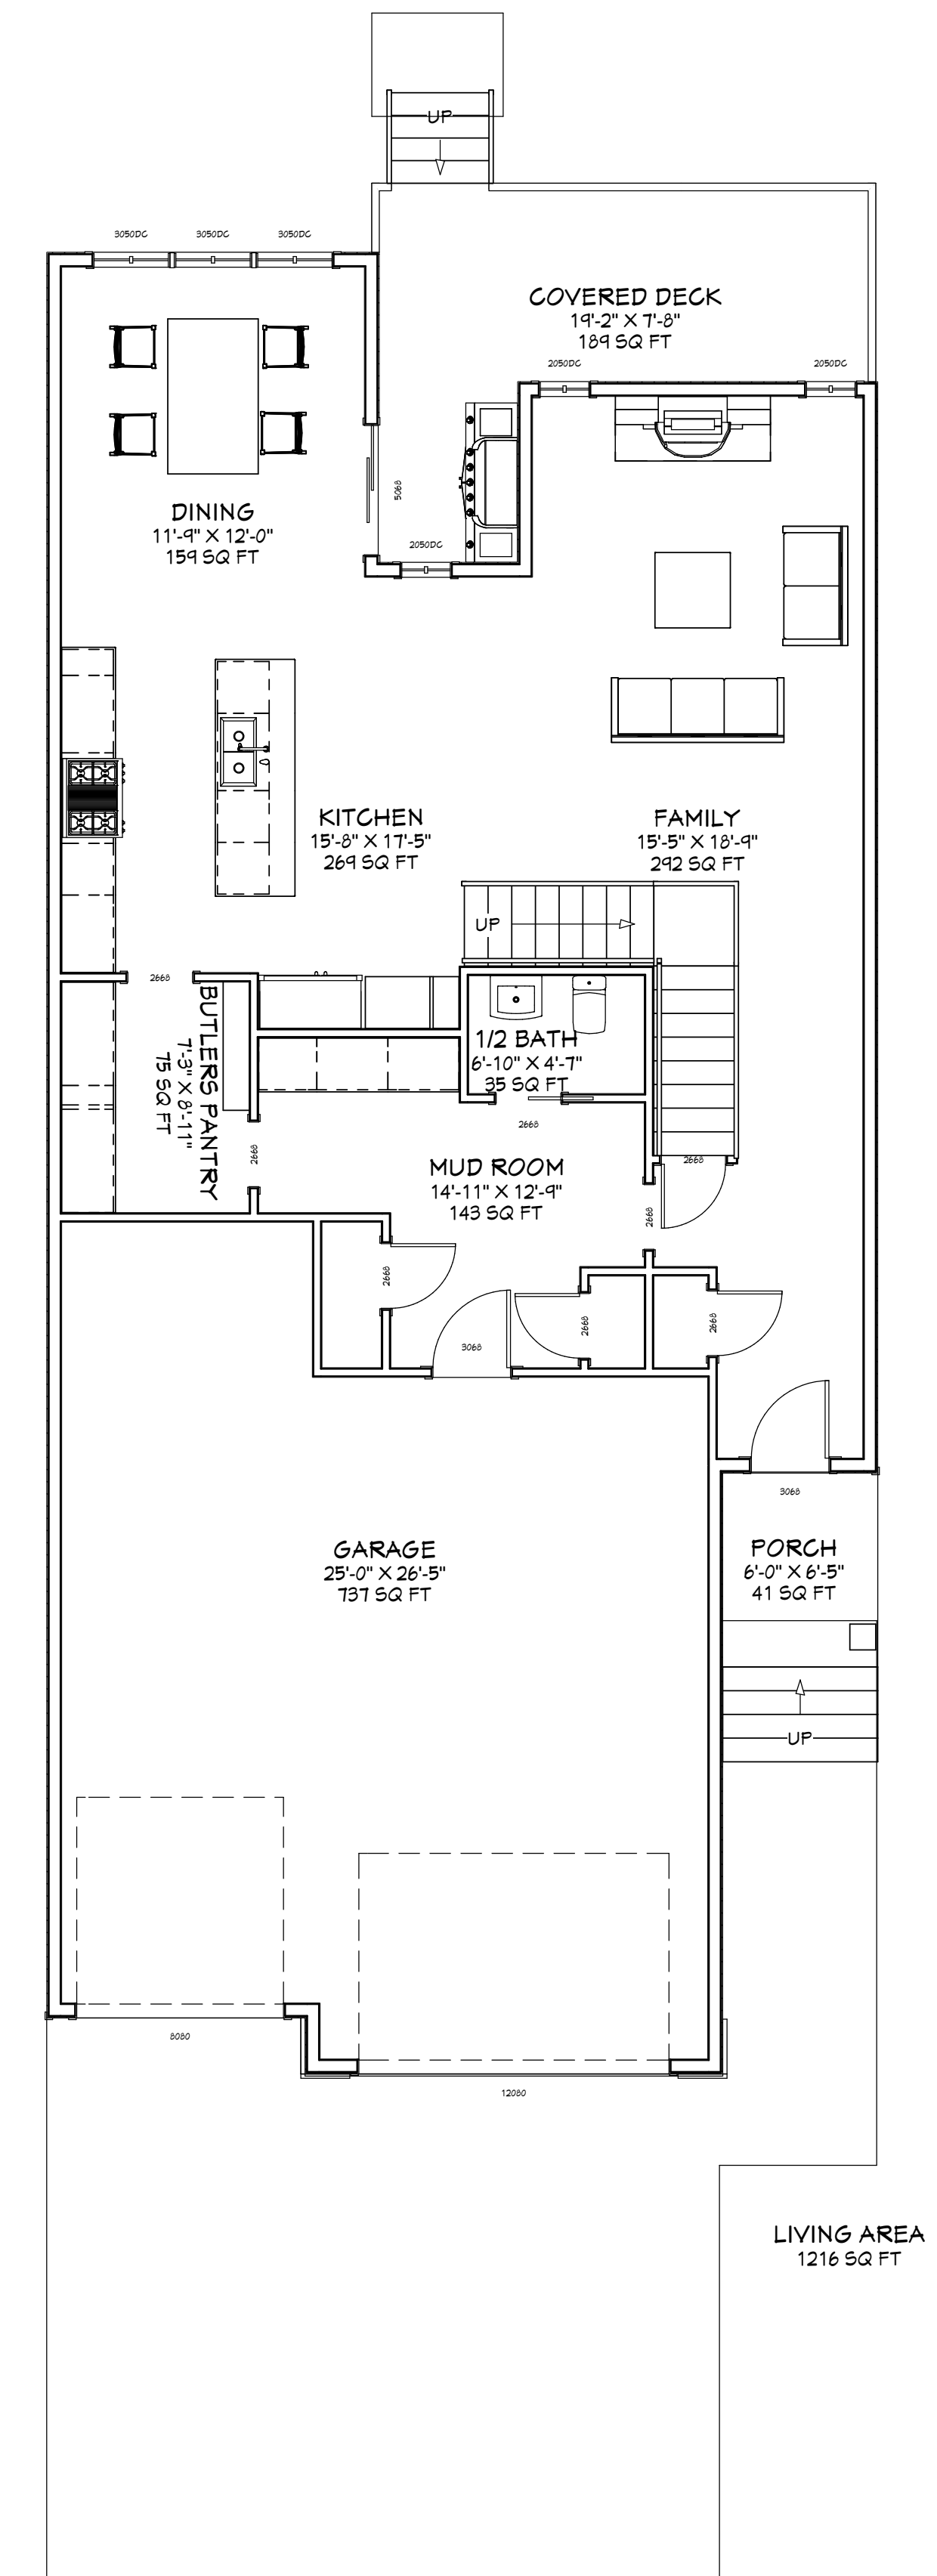

THE FRELSI

2nd Floor

1st Floor

The FRELSI by: NEUHAVEN
 2724 SF (1216 SF Main / 1508 SF Second)
 Fits on 40' Wide Lot

Project Title: The FRELSI by Neuhaven

Drawing Title: Prelim Plans

Date: 2017

Project #:

Scale: " = 1"

A-0