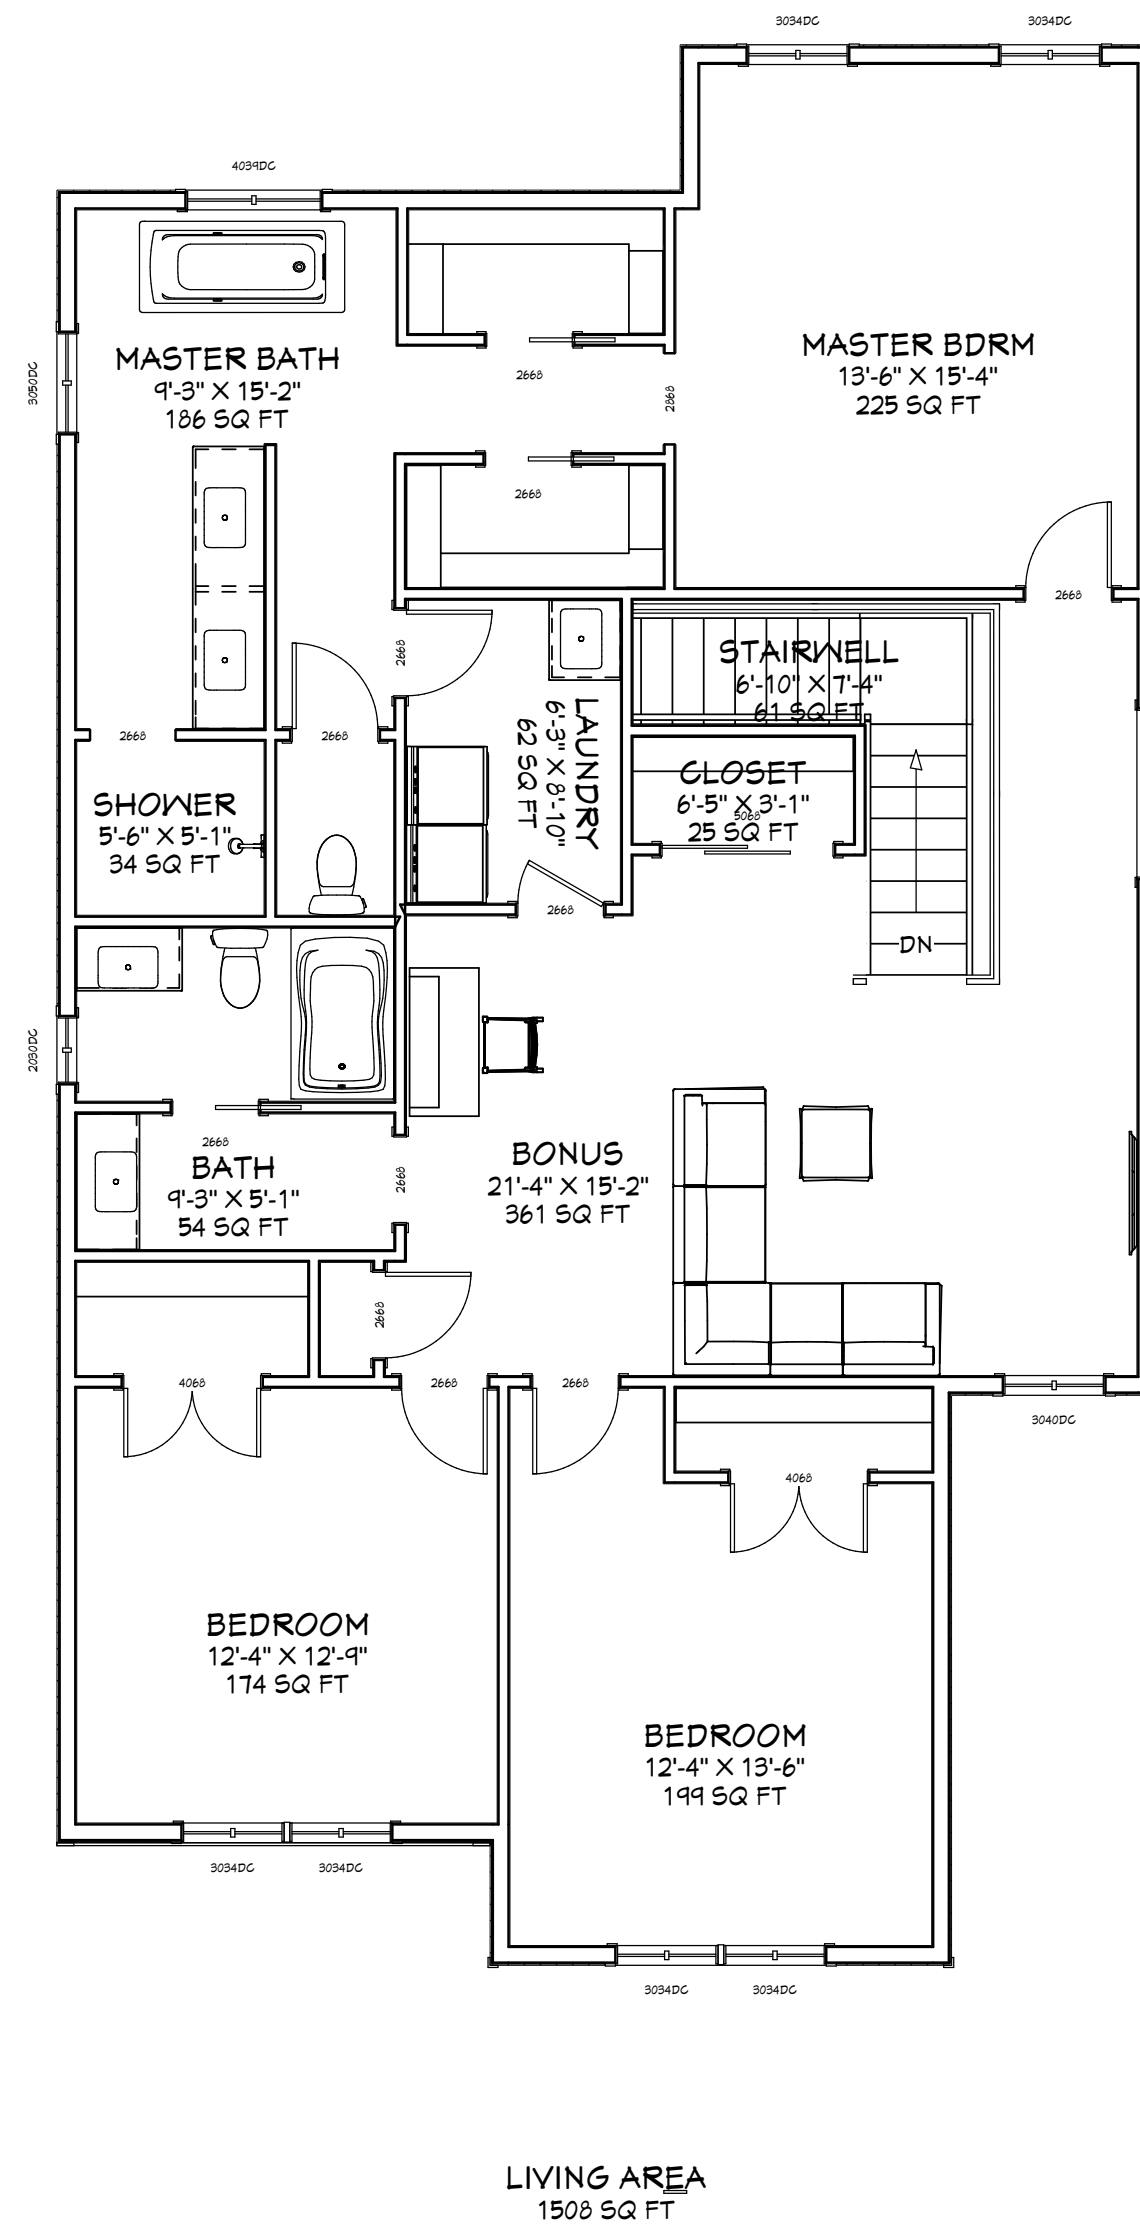

THE FRELSI

2nd Floor

1st Floor

The FRELSI by: NEUHAVEN
 2724 SF (1216 SF Main / 1508 SF Second)
 Fits on 40' Wide Lot

Project Title: The FRELSI by Neuhaven

Drawing Title: Prelim Plans

Date: 2017

Project #:

Scale: " = 1"

A-0